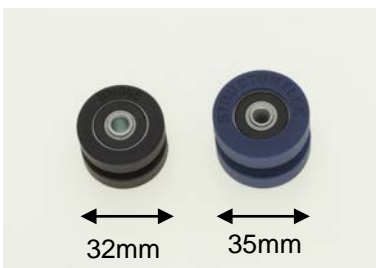

Precision Bearing Rollers

- (left on both pictures)
- 110430 – RR Precision Bearing Roller (Fruehauf/Roadrunner)
- (right on both pictures)
- 110400 – SFX Precision Bearing Roller