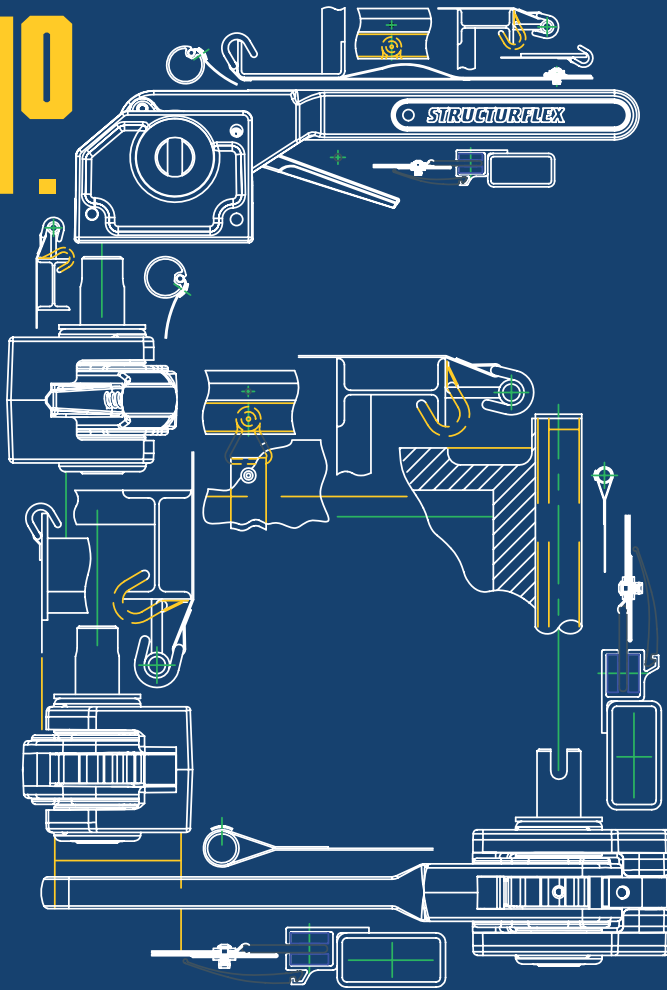

REASON TO CHOOSE STRUCTURFLEX

NO.

SPEED

Your transport business never stops moving, so you can't afford to wait weeks for your truck curtains and roller doors. When you order from Structurflex, quick turnaround is a sure thing.

This truck is fitted with Structurflex Flexsider curtains and Structurflex Tensioners

FLEXISIDER

SLIDE-A-SIDE

CITYSIDER

TENSIONER

WHITING

ROBINSON